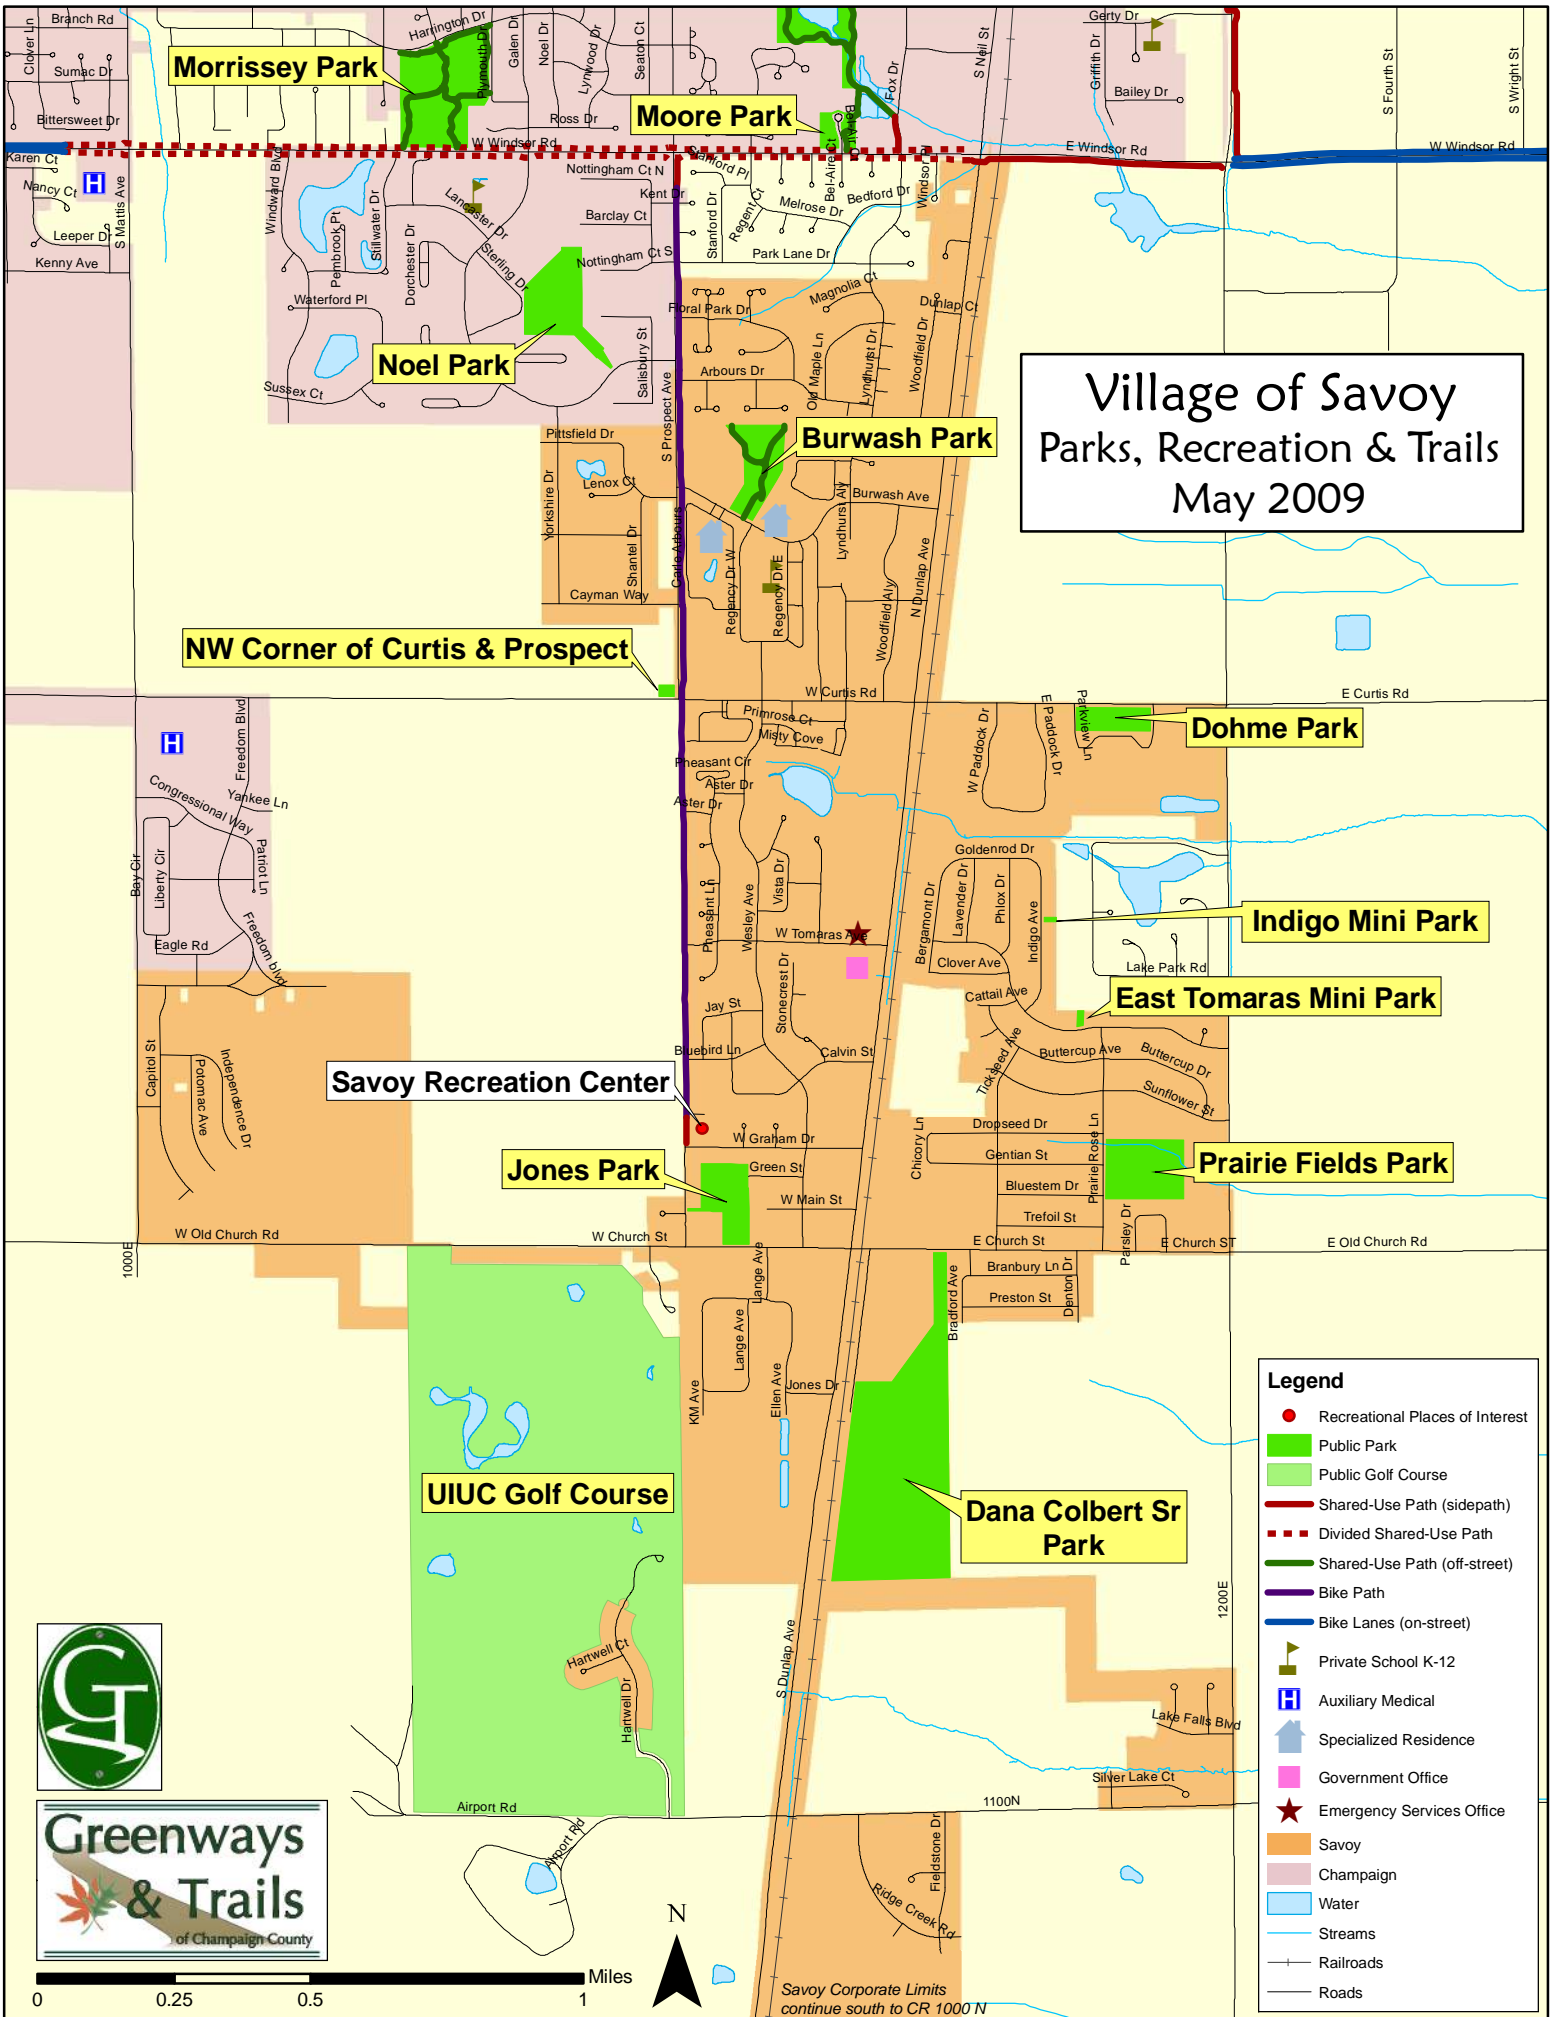

Village of Savoy Parks, Recreation & Trails May 2009

Morrissey Park

Moore Park

Noel Park

Burwash Park

NW Corner of Curtis & Prospect

Dohme Park

Indigo Mini Park

East Tomaras Mini Park

Savoy Recreation Center

Jones Park

Prairie Fields Park

**Dana Colbert Sr
Park**

UIUC Golf Course

Legend	
	Recreational Places of Interest
	Public Park
	Public Golf Course
	Shared-Use Path (sidepath)
	Divided Shared-Use Path
	Shared-Use Path (off-street)
	Bike Path
	Bike Lanes (on-street)
	Private School K-12
	Auxiliary Medical
	Specialized Residence
	Government Office
	Emergency Services Office
	Savoy
	Champaign
	Water
	Streams
	Railroads
	Roads

Savoy Corporate Limits continue south to CR 1000 N