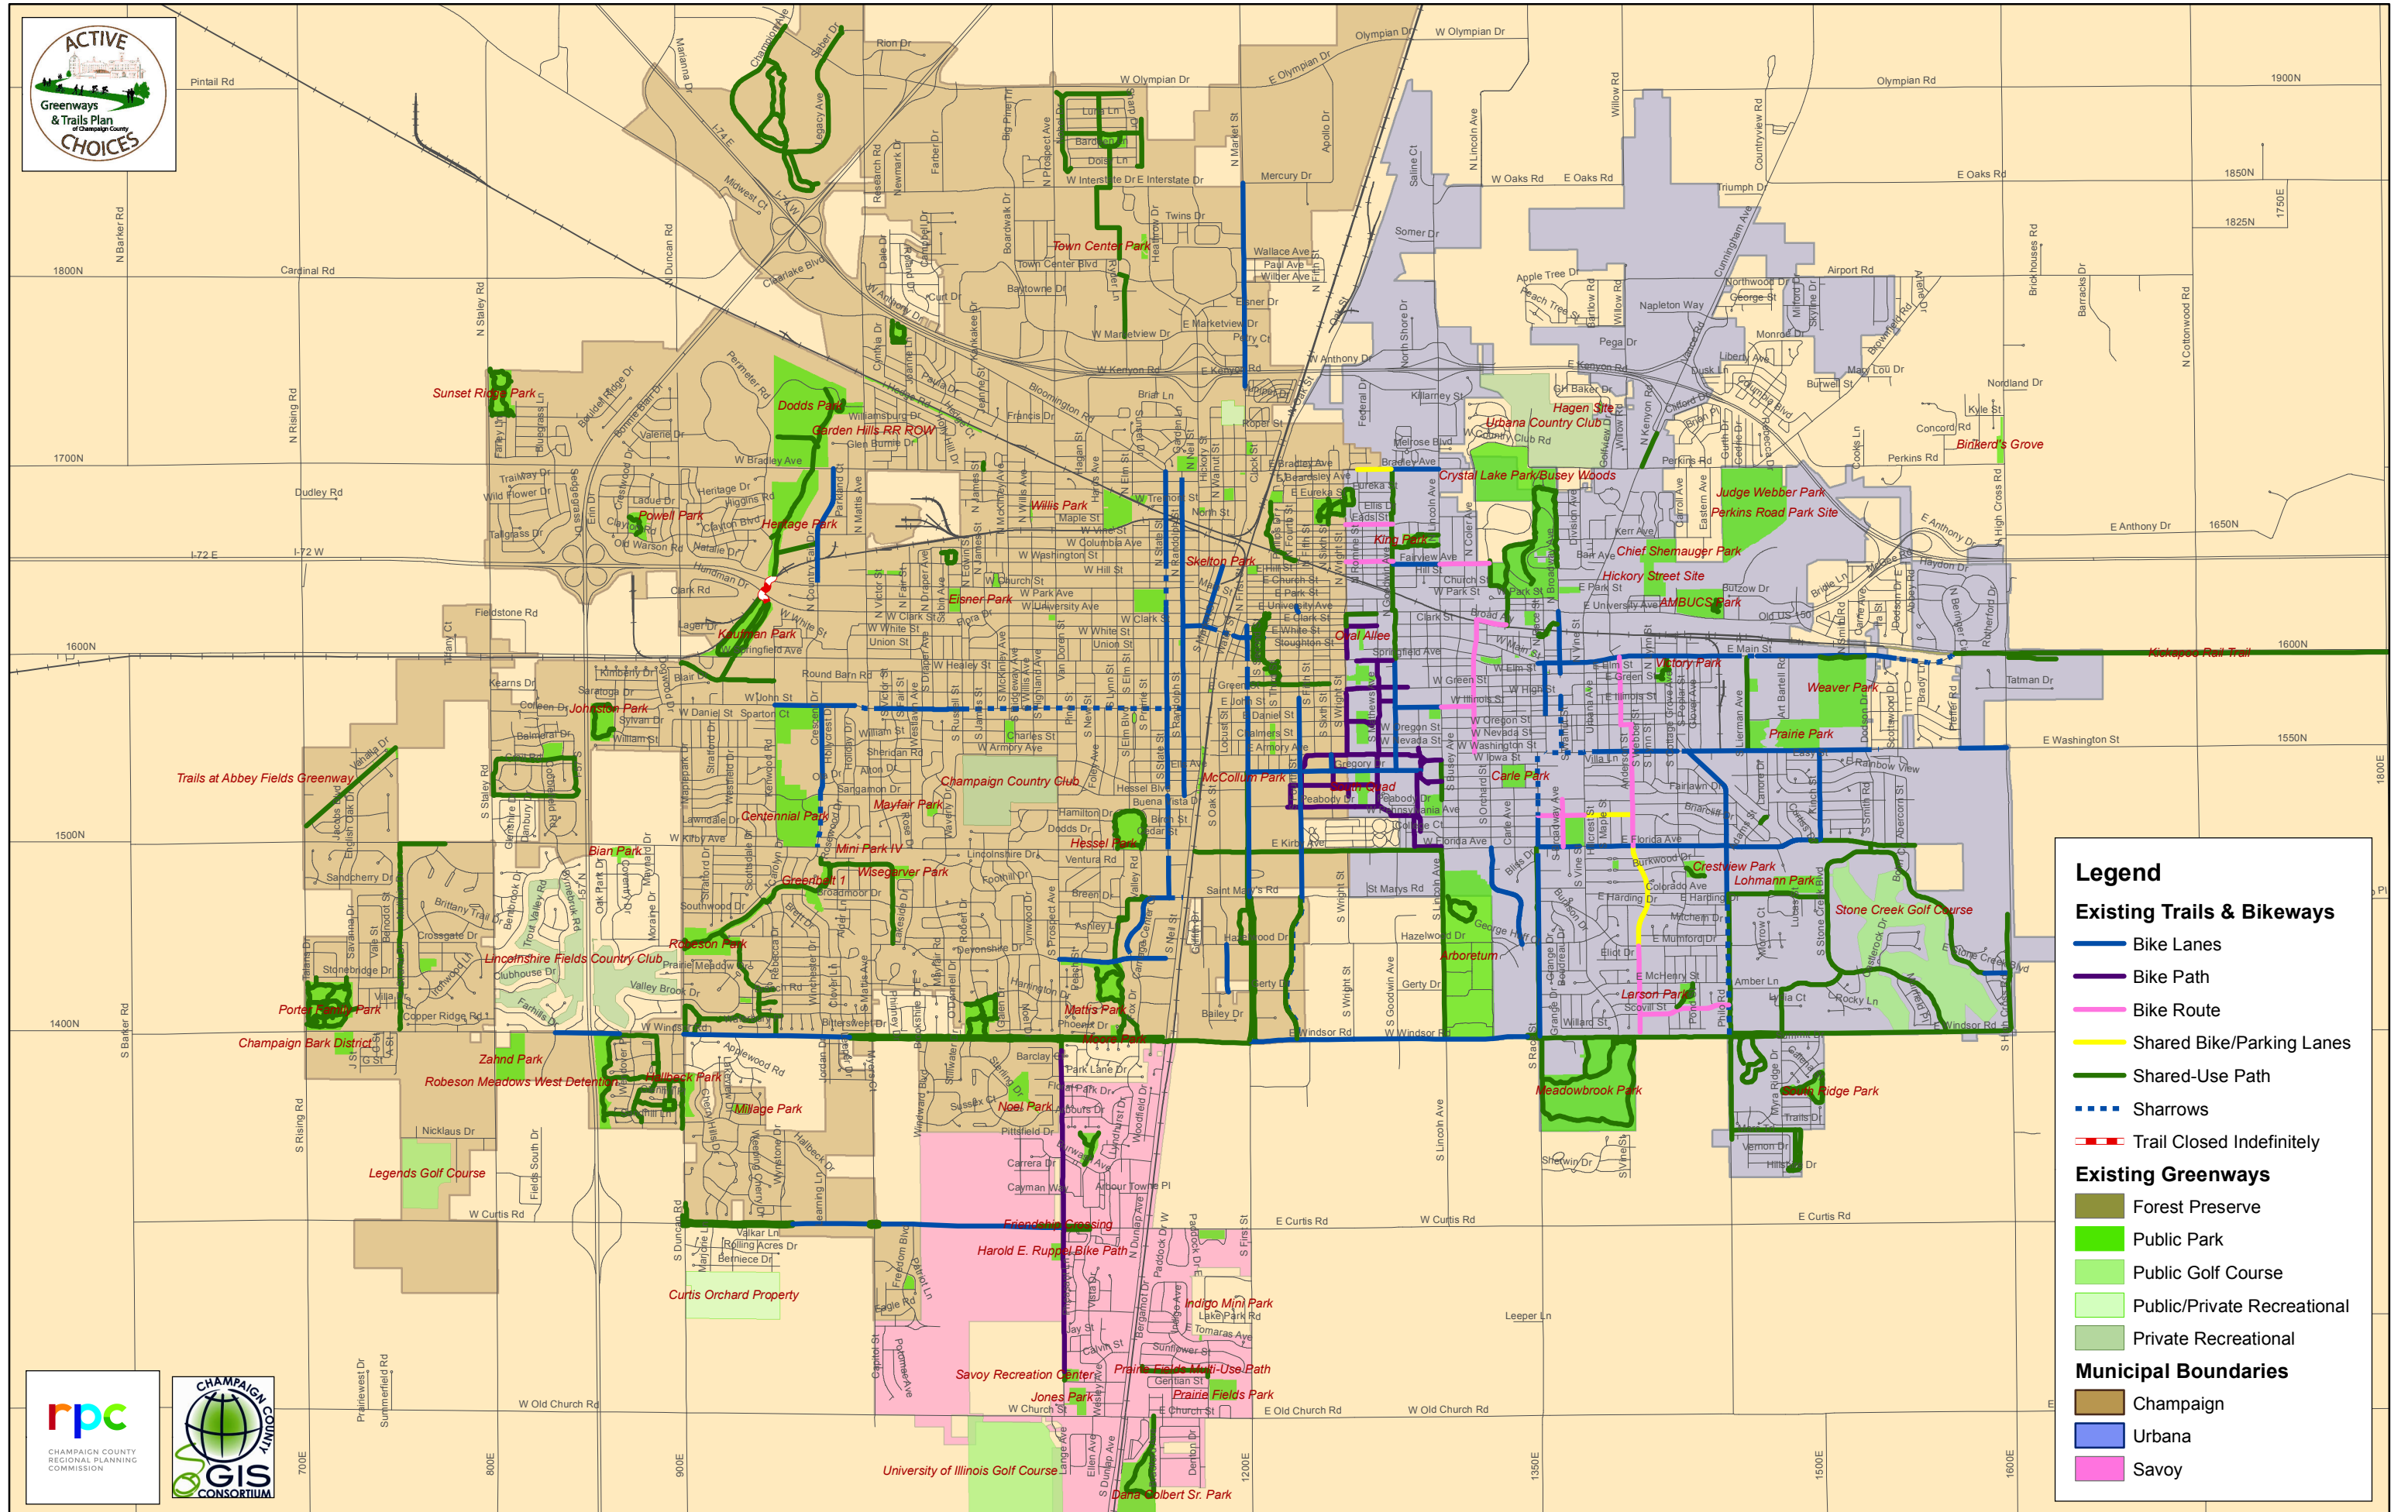

# Existing Greenways, Trails & Bikeways

**Legend**

**Existing Trails & Bikeways**

- Bike Lanes
- Bike Path
- Bike Route
- Shared Bike/Parking Lanes
- Shared-Use Path
- Sharrows
- Trail Closed Indefinitely

**Existing Greenways**

- Forest Preserve
- Public Park
- Public Golf Course
- Public/Private Recreational
- Private Recreational

**Municipal Boundaries**

- Champaign
- Urbana
- Savoy