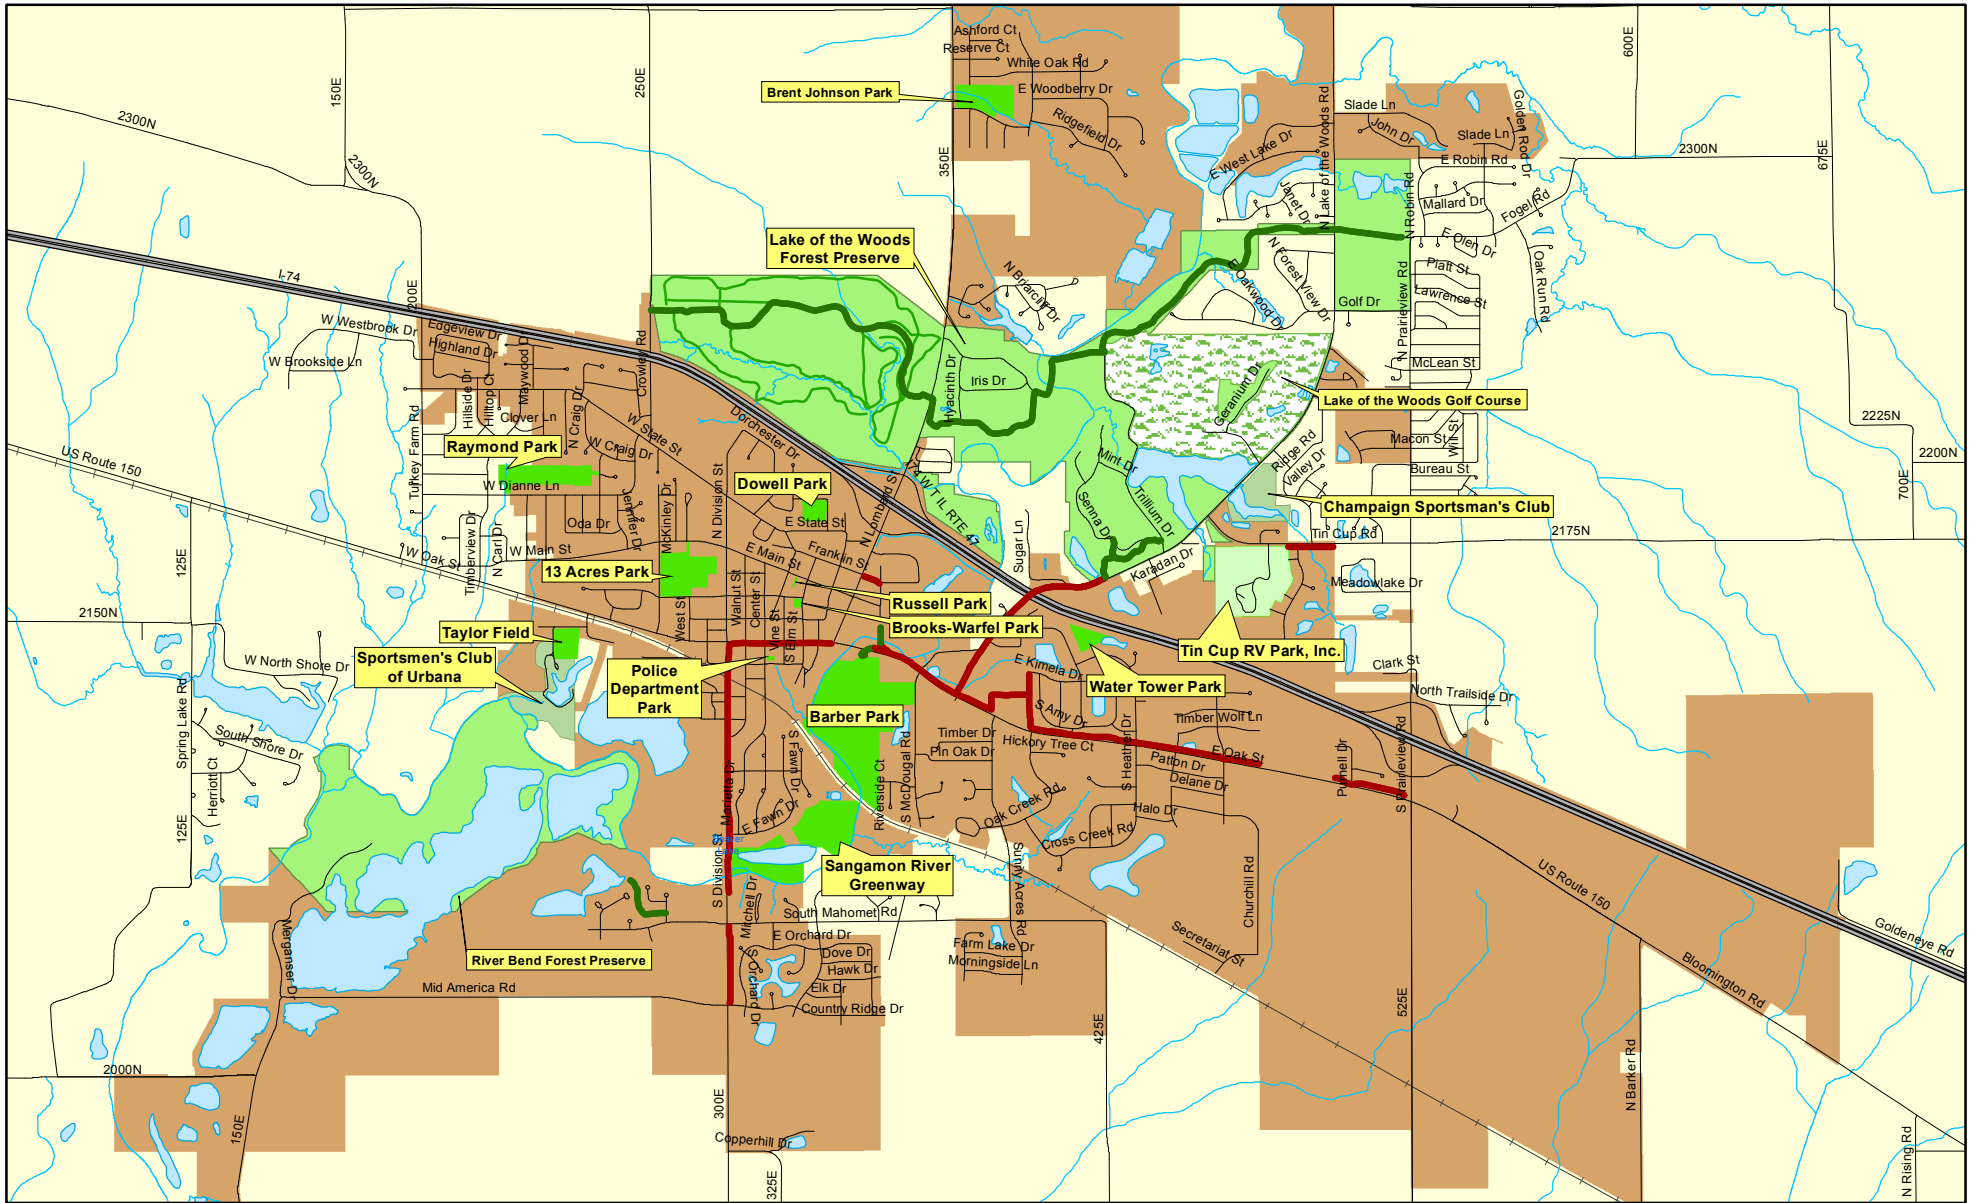

Existing Trails

Mahomet, IL

2-10-2016

Legend

- Shared-Use Path (sidepath)
- Shared-Use Path (off-street)
- Dowell Paths
- Public Park
- Public Golf Course
- Public/Private Recreational
- Private Recreational
- Forest Preserves
- Interstate
- Roads
- Railroads
- Water
- Streams
- Corporate Limits