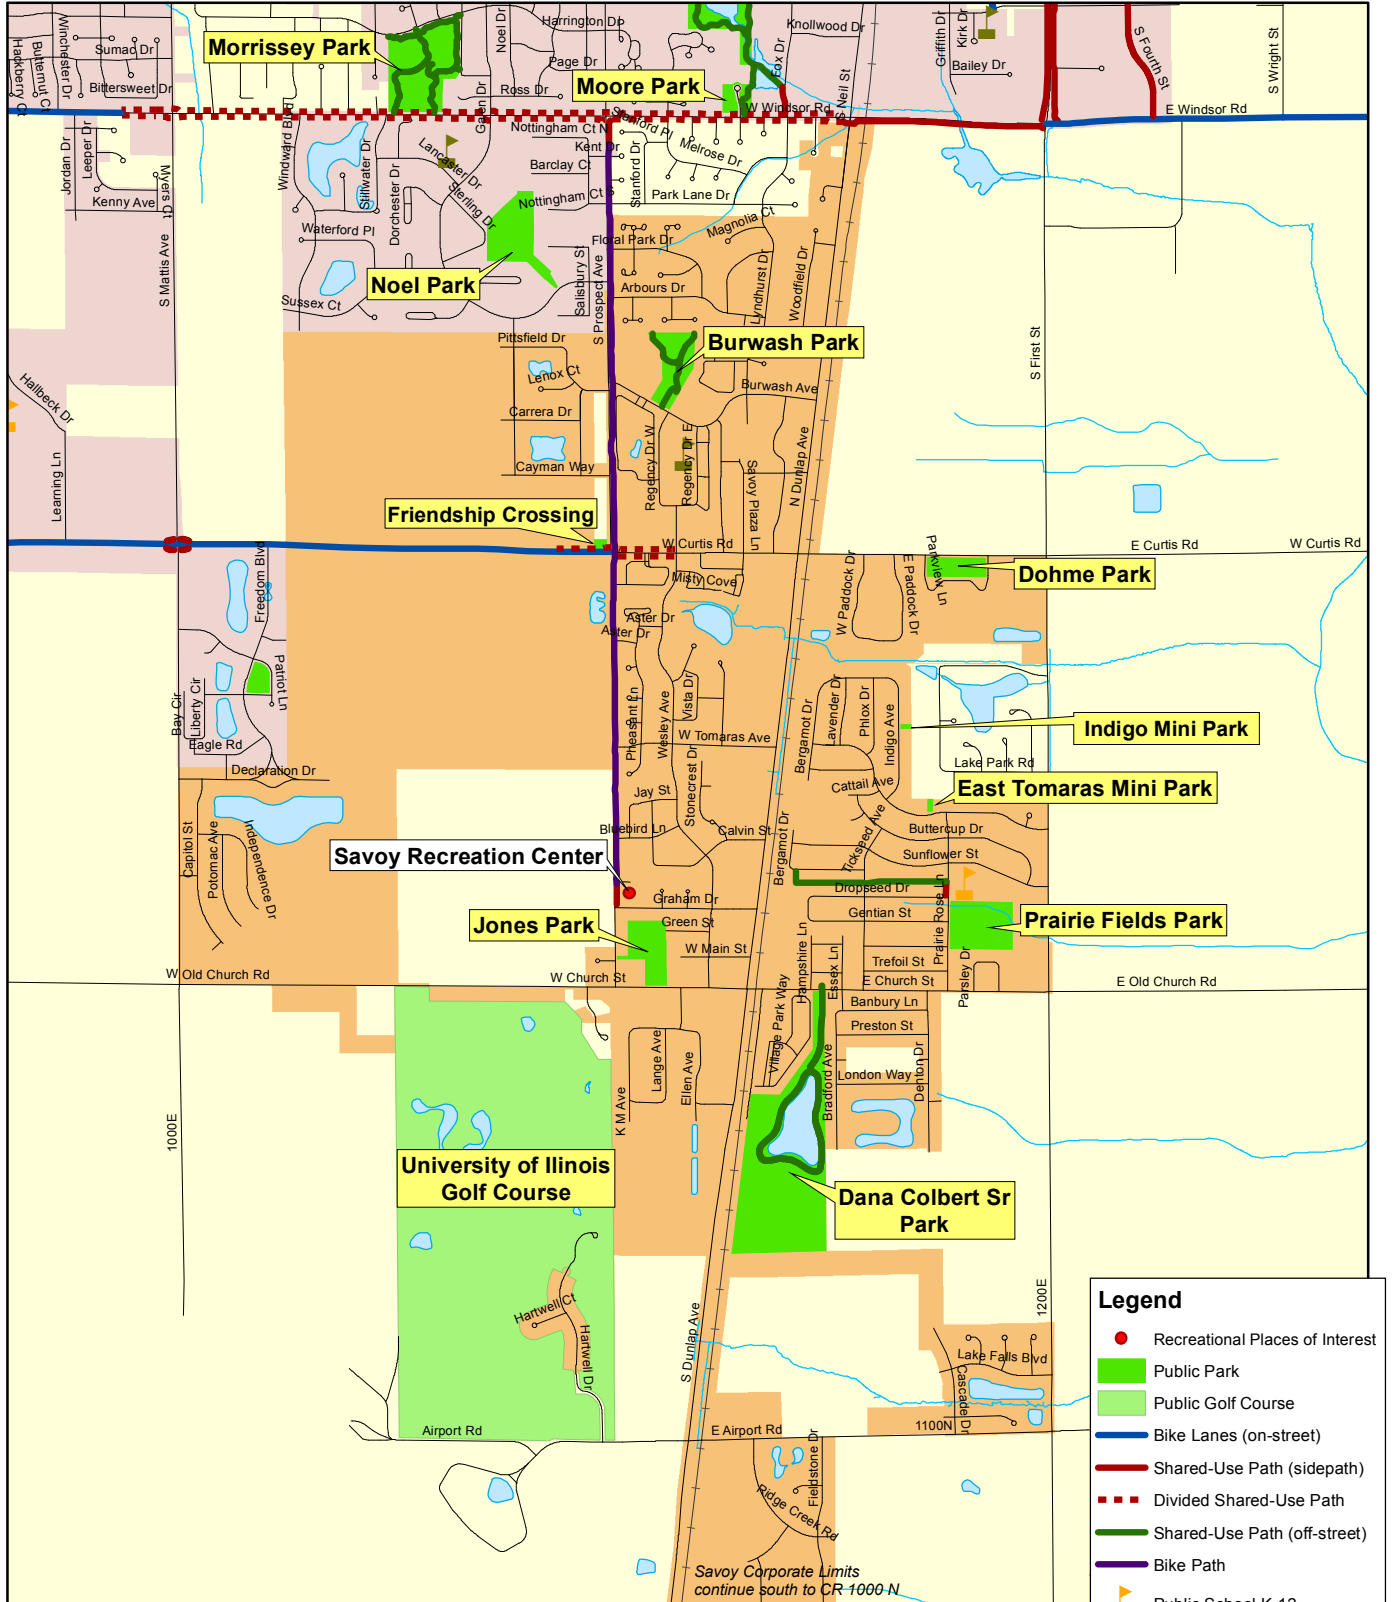

Active Choices

Champaign County Greenways & Trails Plan

Existing Conditions: Greenways & Trails

Savoy Map

2-10-2016

Legend

- Recreational Places of Interest
- Public Park
- Public Golf Course
- Bike Lanes (on-street)
- Shared-Use Path (sidepath)
- Divided Shared-Use Path
- Shared-Use Path (off-street)
- Bike Path
- ▲ Public School K-12
- ▲ Private School K-12
- Savoy
- Champaign
- Water
- Streams
- Railroads
- Roads