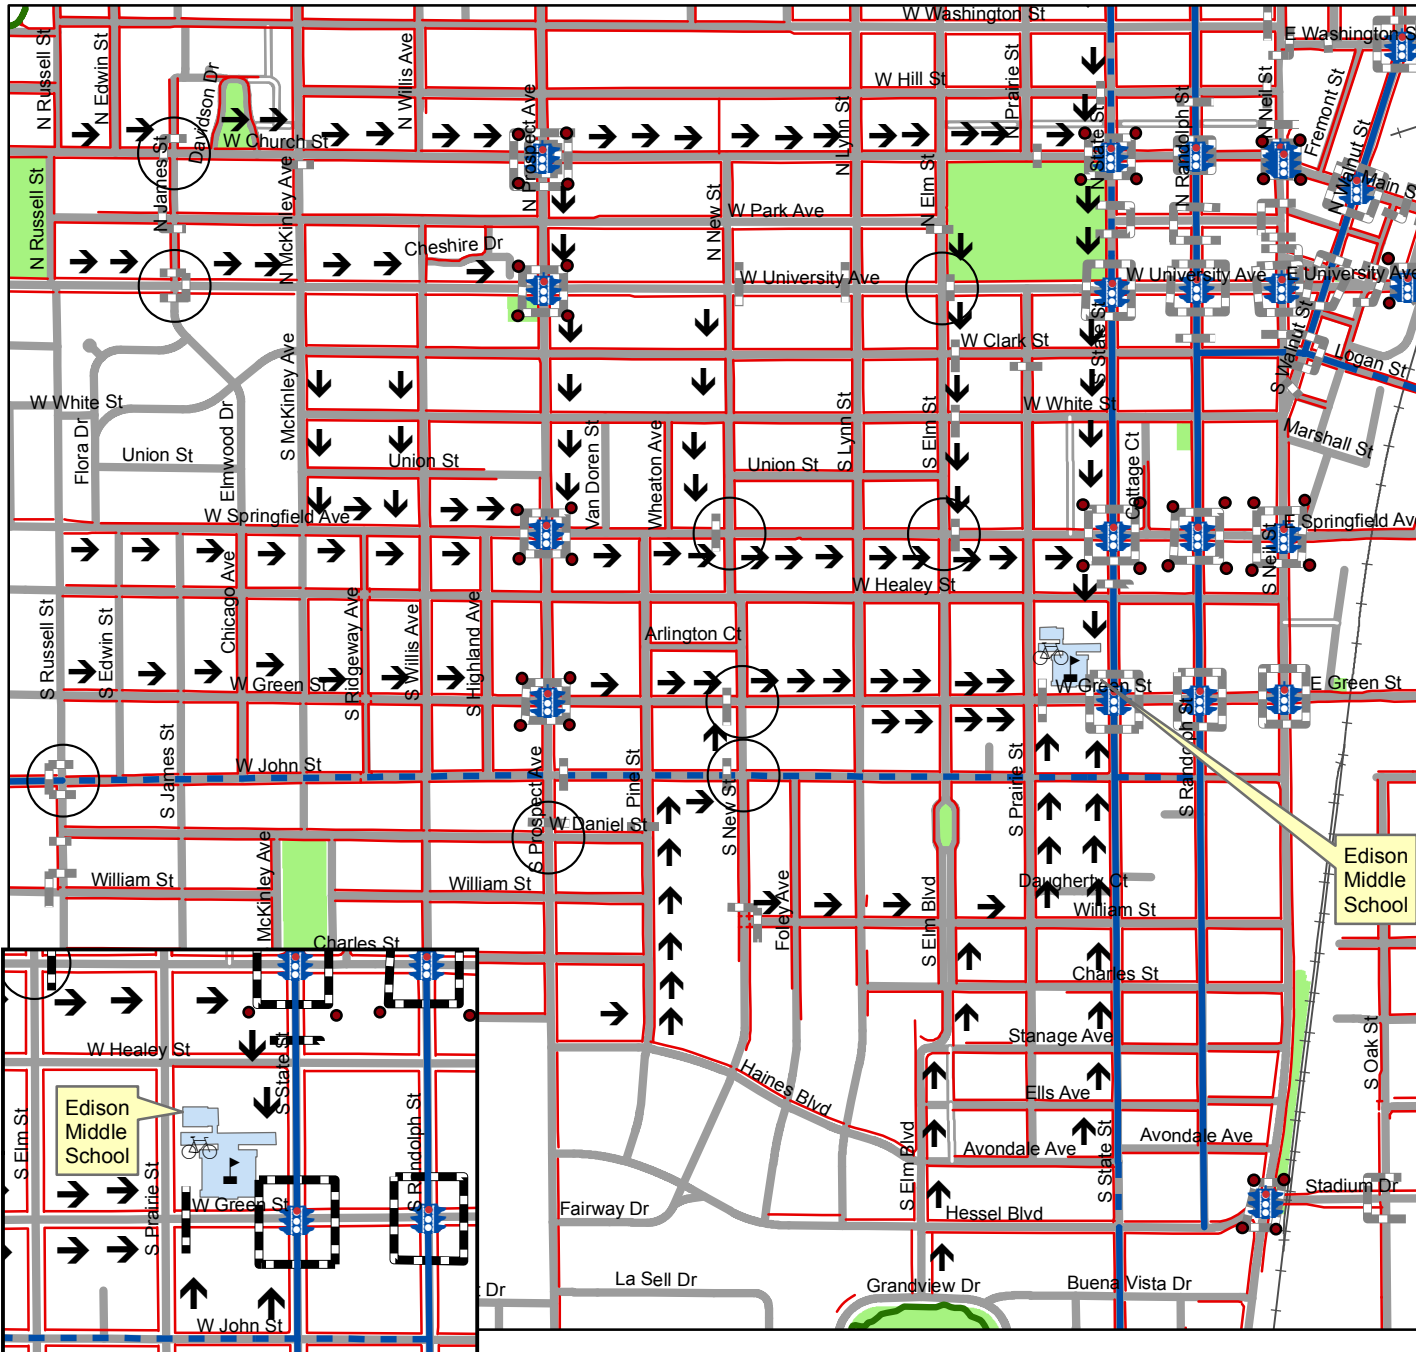

# Safe Walking Route Maps 2017

**Edison Middle School**  
 306 West Green Street  
 Champaign, IL 61820

School Inset

## Legend

-  Crossing Guards
-  Sidewalks
-  Safe Routes
-  Crosswalks
-  Bike Racks
-  Traffic Signal
-  Pedestrian Pushbutton
-  Bike Lanes
-  Sharrows
-  Shared-Use Path
-  Streets
-  Alleys
-  Railroads
-  Edison Middle School
-  School Footprint
-  Public Park

CHAMPAIGN COUNTY  
 REGIONAL PLANNING  
 COMMISSION