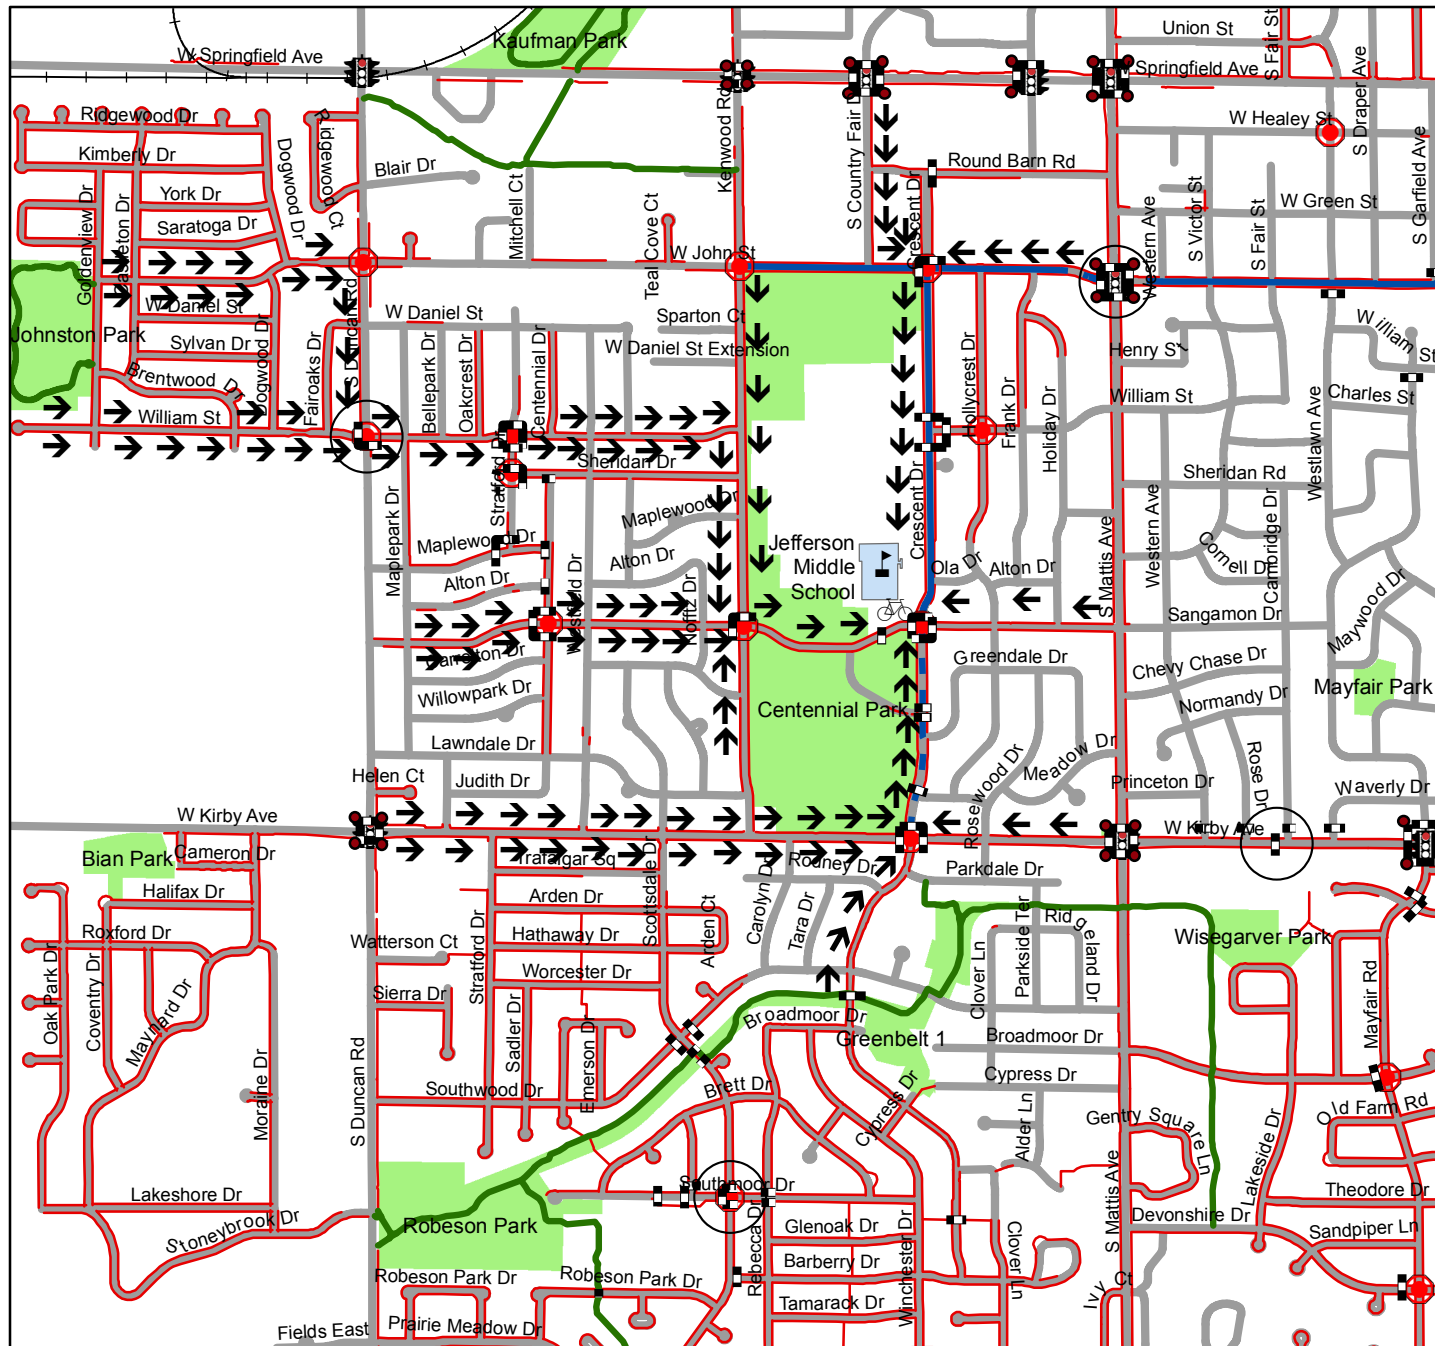

Safe Walking Route Maps 2017

Jefferson Middle School
 1115 South Crescent Drive
 Champaign, IL 61821

Legend

-  Crossing Guards
-  Sidewalks
-  Crosswalks
-  Safe Routes
-  Bike Racks
-  Bike Lanes
-  Sharrows
-  Shared-Use Path
-  Streets
-  Railroads
-  Jefferson Middle School
-  School Footprint
-  Public Park
-  Traffic Signal
-  All-Way Stop
-  Pedestrian Pushbutton