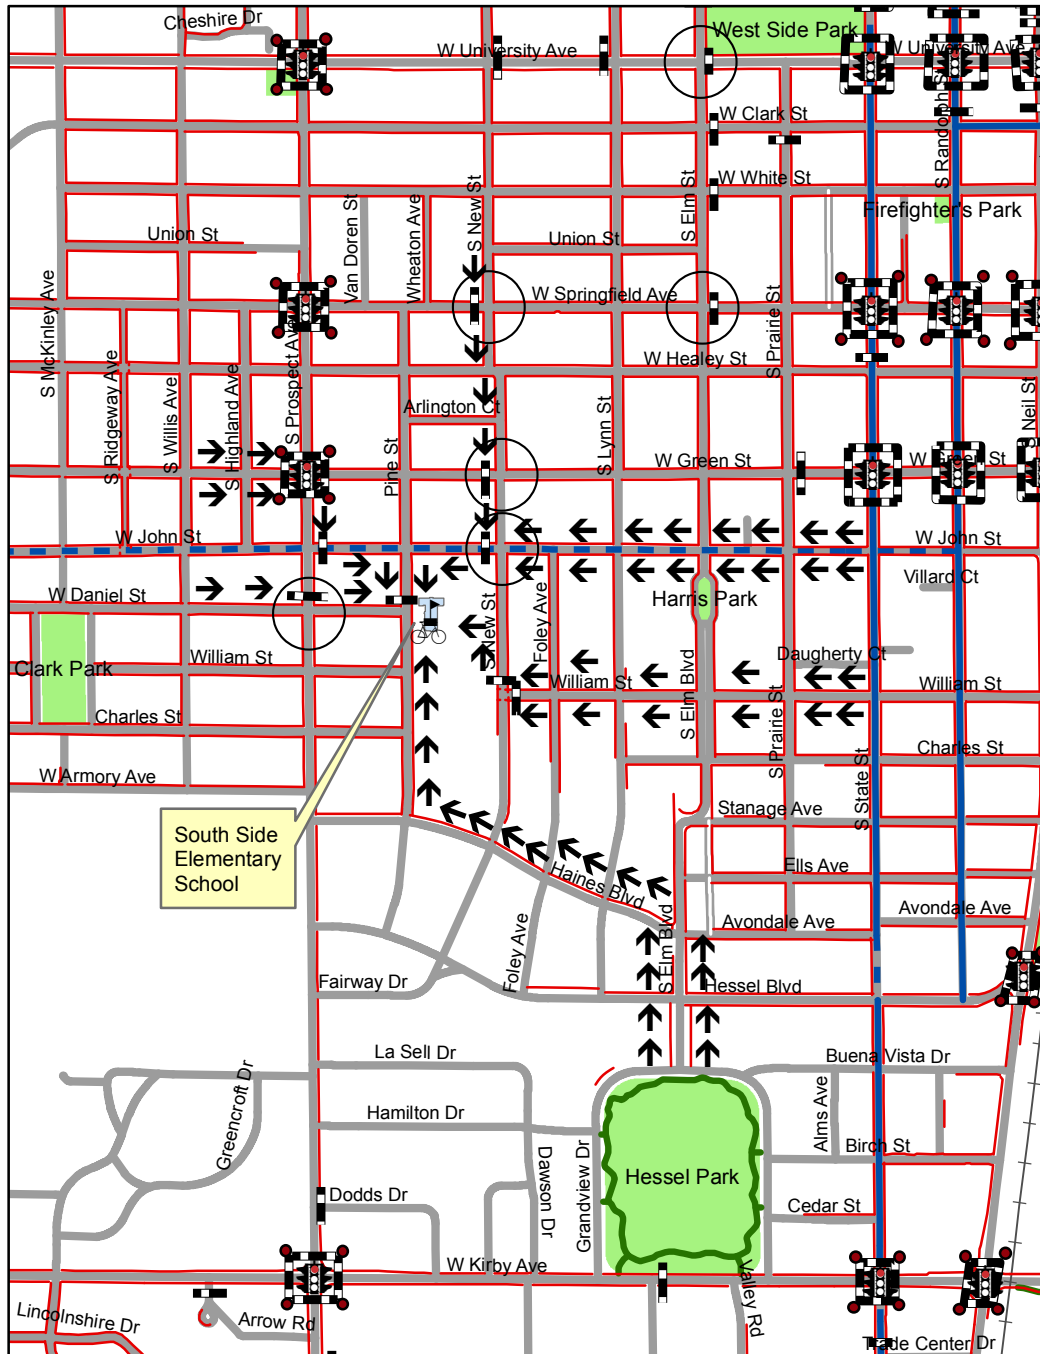

# Safe Walking Route Maps 2017

**South Side School**  
 712 South Pine Street  
 Champaign, IL 61820

## Legend

- Sidewalks
- Crosswalks
- Bike Lanes
- Sharrows
- Shared-Use Path
- Streets
- Alleys
- South Side Elementary School
- Crossing Guards
- Safe Routes
- Bike Racks
- School Footprint
- Public Park
- Traffic Signal
- Pedestrian Pushbutton