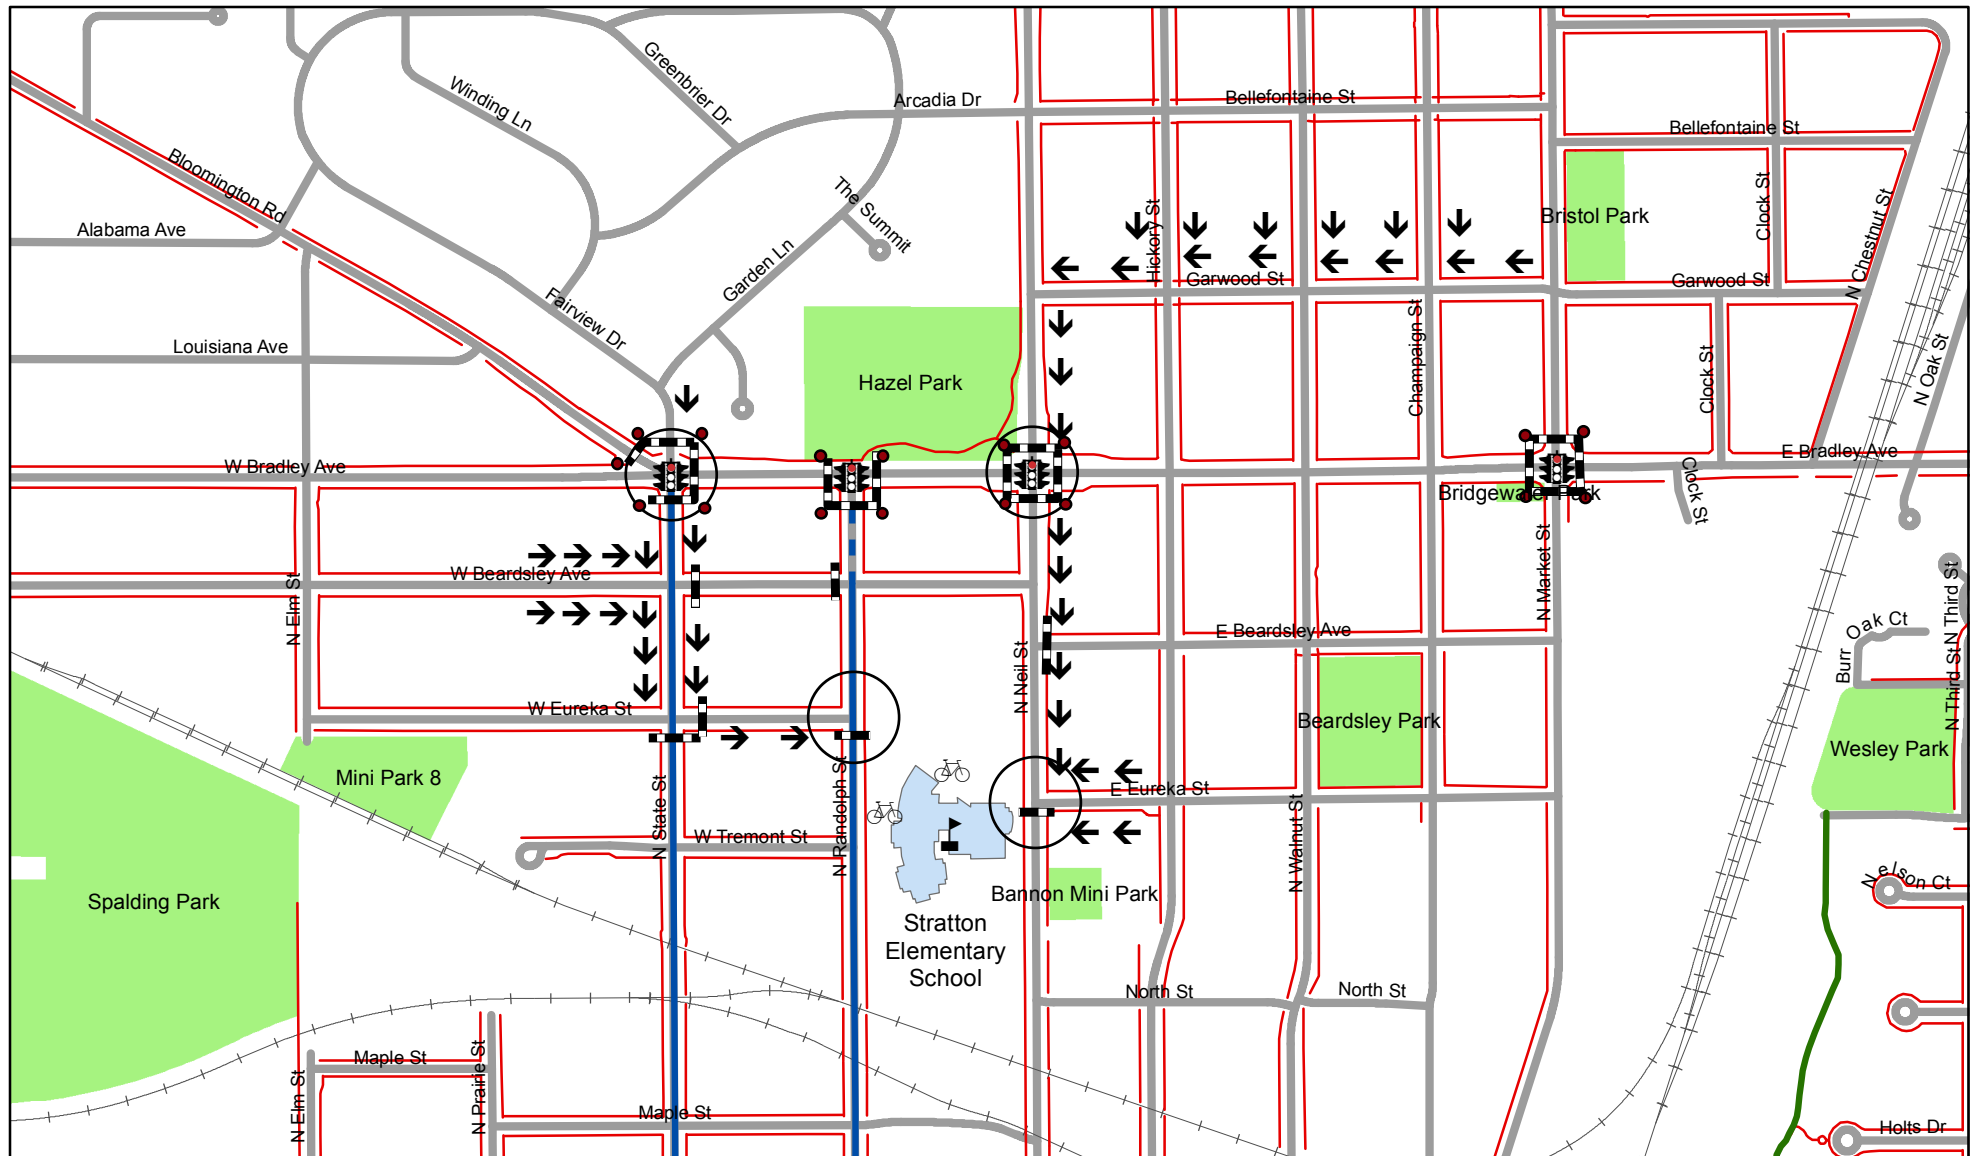

Safe Walking Route Maps 2017

Stratton School
902 North Randolph Street
Champaign, IL 61820

Legend

- | | | | |
|-----------------|------------|-----------------|----------------------------|
| Safe Routes | Sidewalks | Bike Lanes | Stratton Elementary School |
| Bike Racks | Crosswalks | Sharrows | School Footprint |
| Crossing Guards | Streets | Shared-Use Path | Traffic Signal |
| | Railroads | Public Park | Pedestrian Pushbutton |