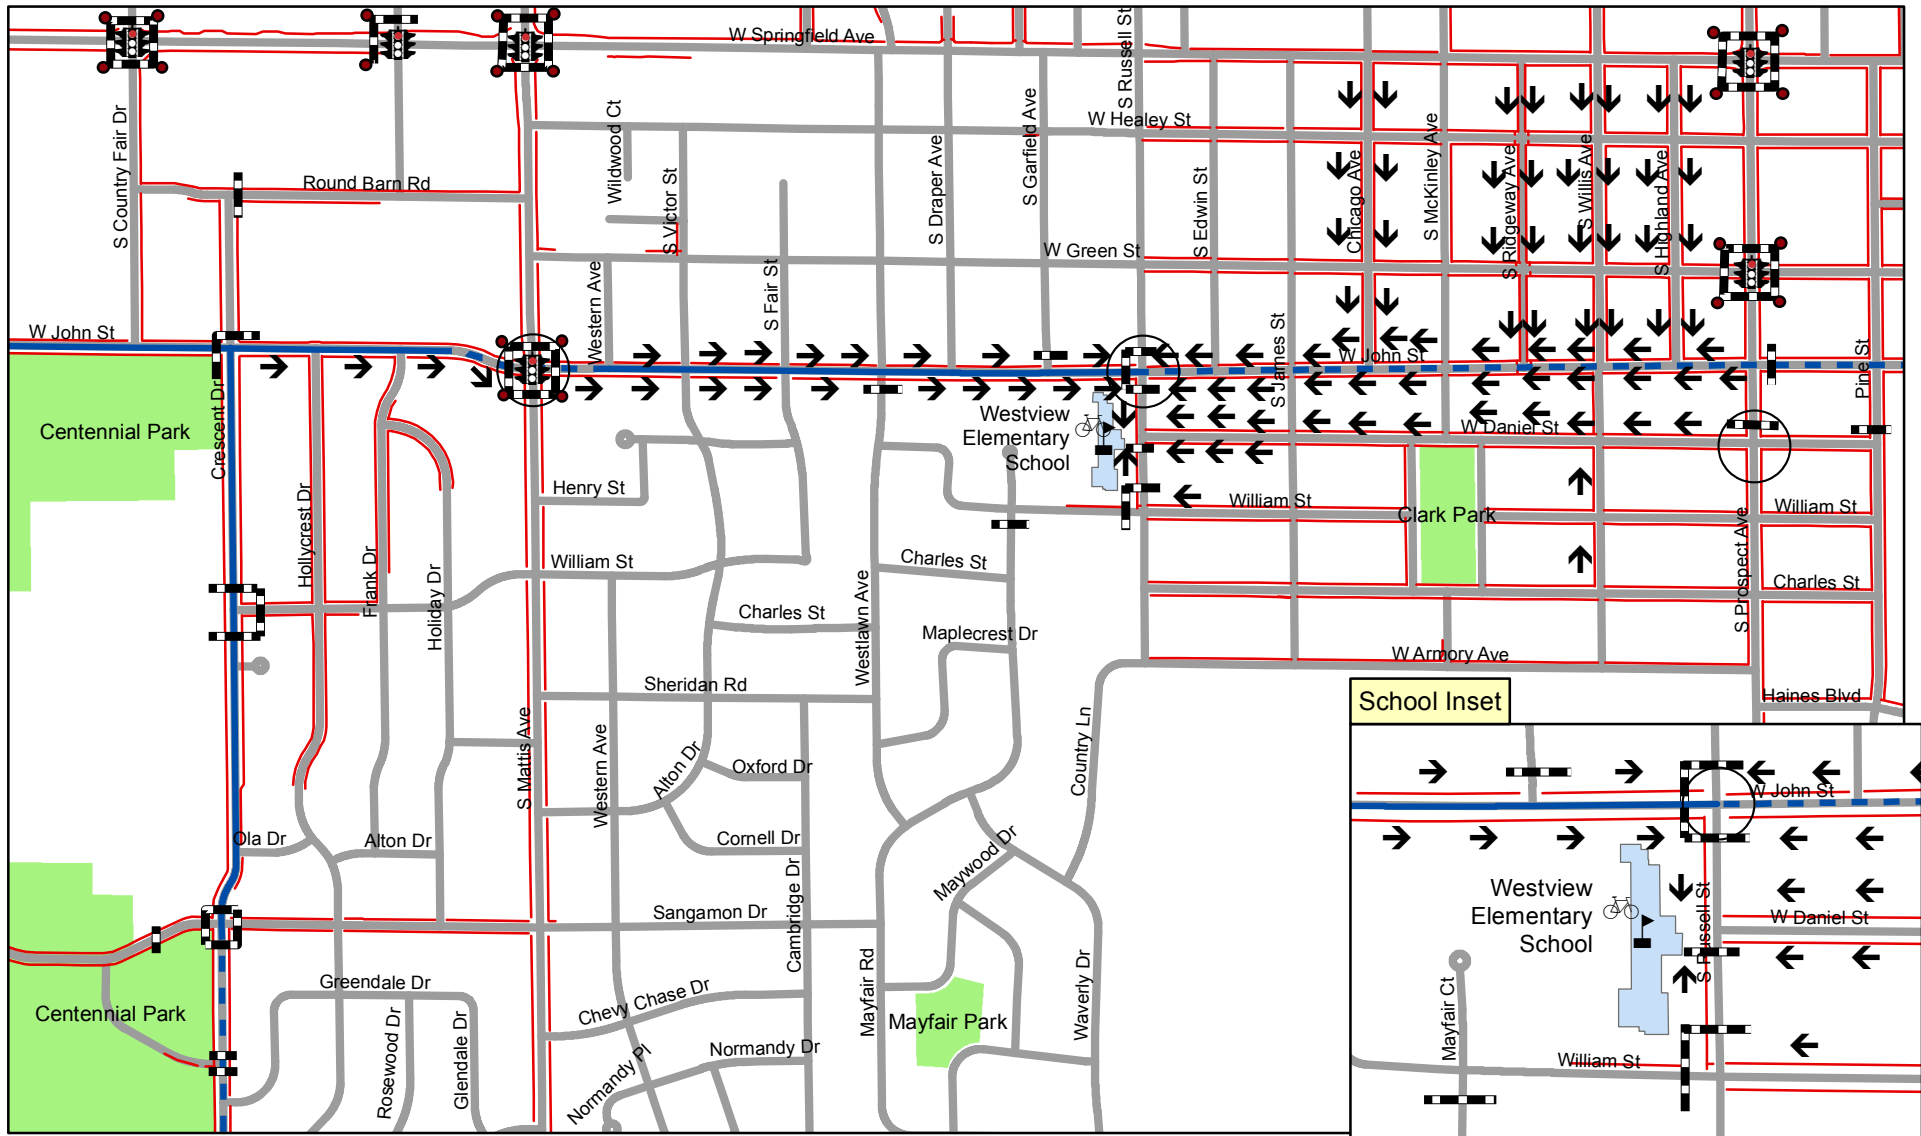

Safe Walking Route Maps 2017

Westview School
703 South Russell Street
Champaign, IL 61821

Legend

- Sidewalks
- Bike Lanes
- Sharrows
- Streets
- Crosswalks
- School Footprint
- Public Park
- Traffic Signal
- Pedestrian Pushbutton
- Crossing Guards
- Safe Routes
- Bike Racks
- Westview Elementary School