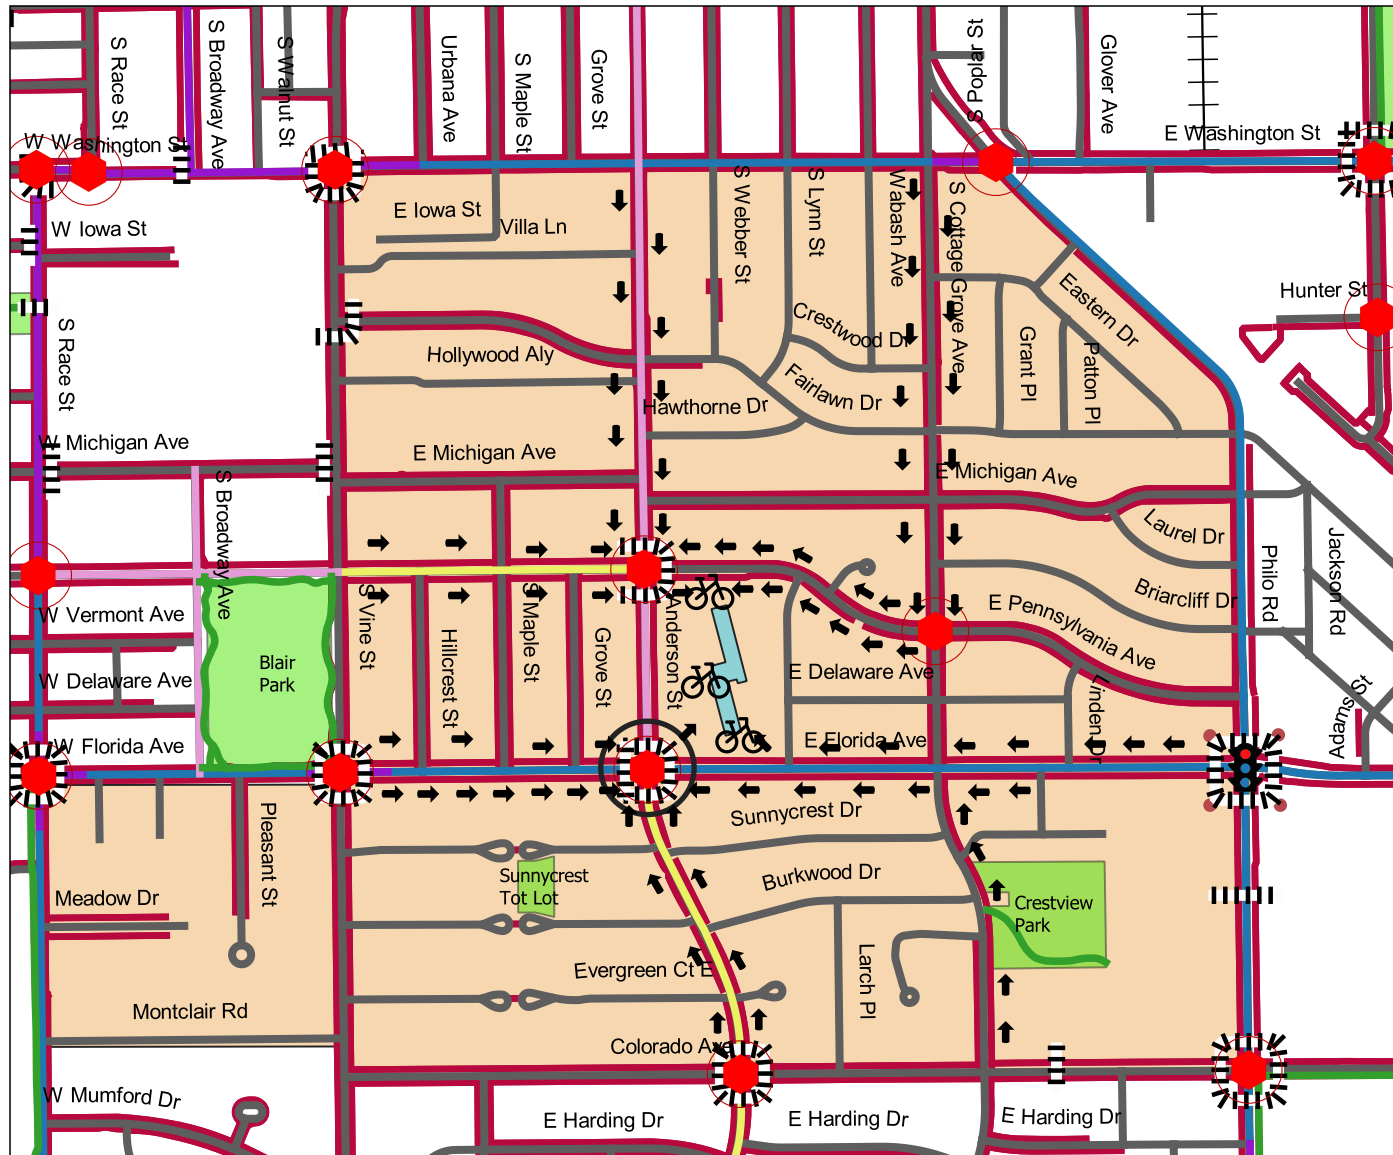

Safe Walking Route Maps 2021

Wiley School

1602 South Anderson Street

Urbana, IL 61801

Legend

-  Crossing Guards
-  Safe Routes
-  Traffic Signal
-  All-Way Stop
-  Pedestrian Pushbutton
-  Bike Racks
-  Crosswalks
-  Bike Lanes
-  Bike Route
-  Shared Bike/Parking Lanes
-  Shared-Use Path
-  Sharrows
-  Streets
-  Sidewalks
-  Railroads
-  Public Park
-  School Footprint
-  School Walking Boundary